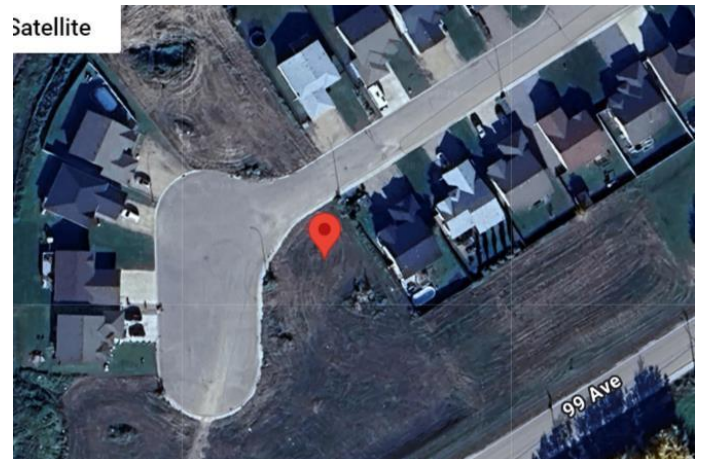

\$56,000 - 9625 100 Avenue, Lac La Biche

MLS® #A2165480

\$56,000

0 Bedroom, 0.00 Bathroom,
Land on 0.18 Acres

Lac La Biche, Lac La Biche, Alberta

Fantastic family friendly neighborhood, walking distance to parks, recreation facilities. Build your new dream home here in the heart of Lac La Biche!

Essential Information

MLS® #	A2165480
Price	\$56,000
Bathrooms	0.00
Acres	0.18
Type	Land
Sub-Type	Residential Land
Status	Active

Community Information

Address	9625 100 Avenue
Subdivision	Lac La Biche
City	Lac La Biche
County	Lac La Biche County
Province	Alberta
Postal Code	T0A2C0