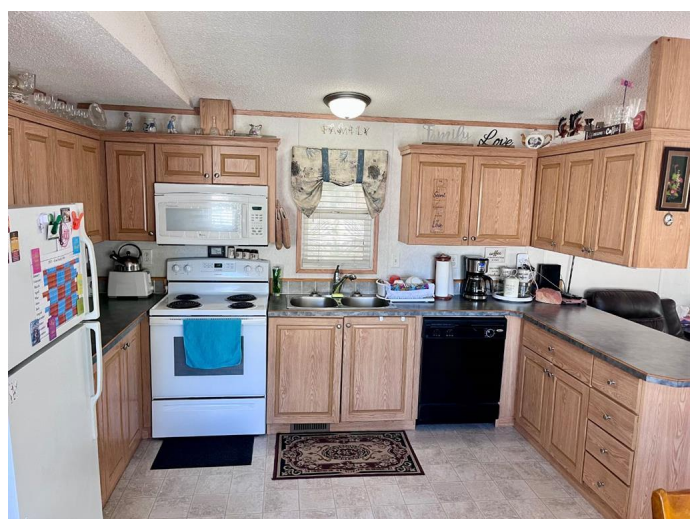

$89,900 - 8, 145 East River Road, Hinton

MLS® #A2218160

$89,900

3 Bedroom, 1.00 Bathroom, 1,056 sqft

Mobile on 0.00 Acres

Eaton, Hinton, Alberta

Pride of ownership shines through in this well cared for 2006 mobile home - offering 1,056 sq ft of comfortable living space! Inside, you'll find 3 nicely sized bedrooms, a spacious 4 piece bathroom, and a bright open concept kitchen, dining, and living area -with vaulted ceilings that add to the open feel. The fully fenced yard features a welcoming front deck with glass railing. A perfect spot to enjoy your morning coffee. There is also a storage shed included for added convenience. Located in a prime spot in Parklane Mobile Estates, this home sits in the front row, providing quick & easy access, without needing to drive through the park. A fantastic option for those seeking a clean, move in ready home, that is in an affordable price range!

Built in 2006

Essential Information

MLS® #	A2218160
Price	$89,900
Bedrooms	3
Bathrooms	1.00
Full Baths	1
Square Footage	1,056
Acres	0.00
Year Built	2006
Type	Mobile
Sub-Type	Mobile